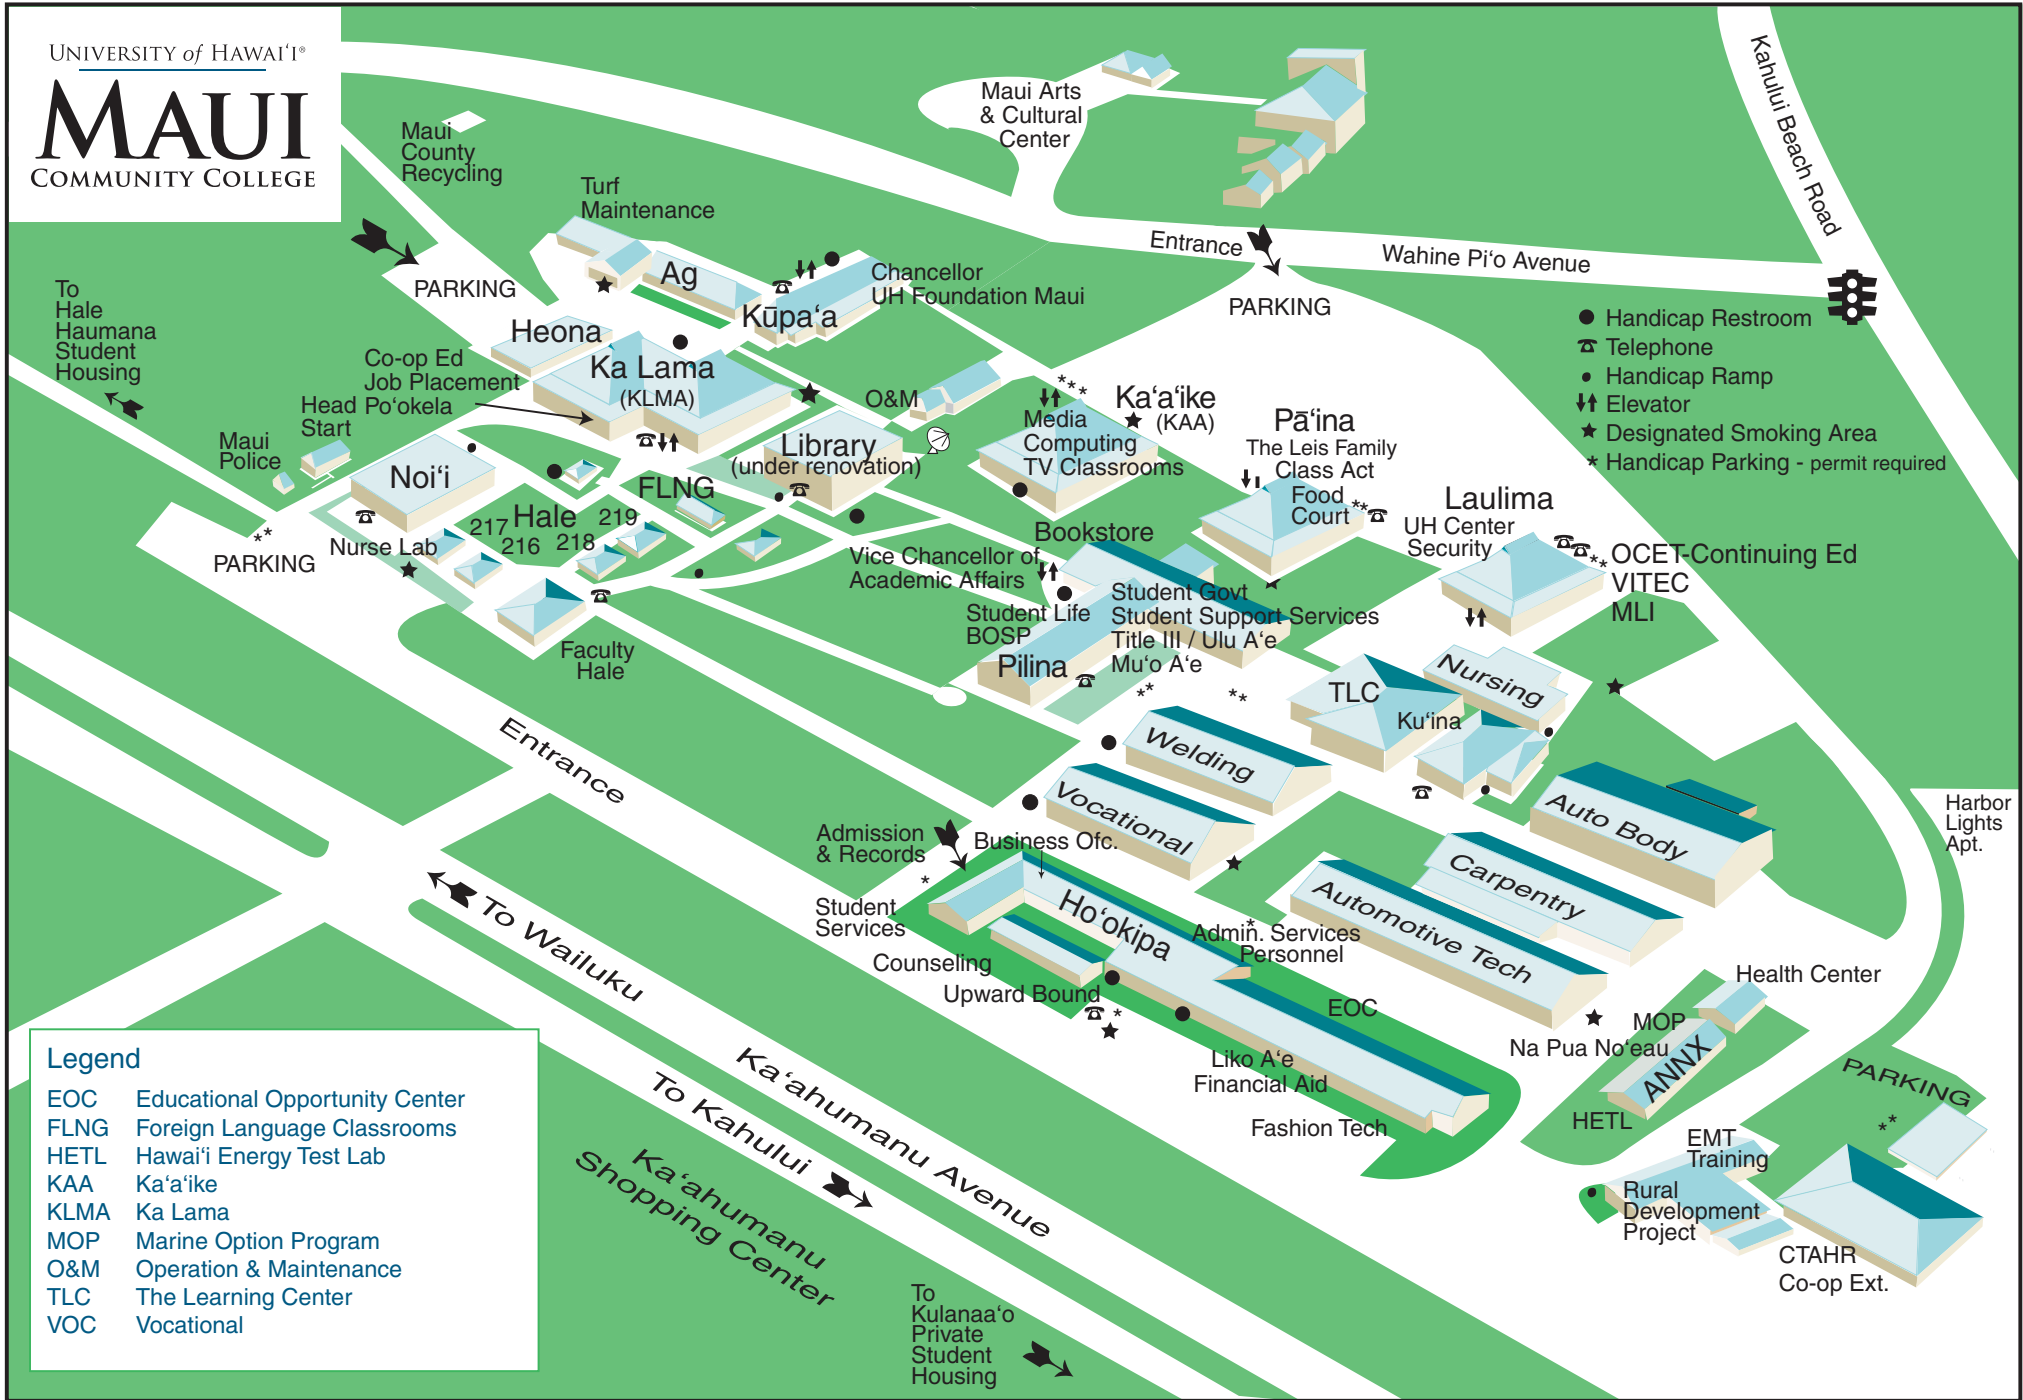

UNIVERSITY of HAWAII[®]
MAUI
 COMMUNITY COLLEGE

- Handicap Restroom
- ☎ Telephone
- Handicap Ramp
- ↑↑ Elevator
- ★ Designated Smoking Area
- * Handicap Parking - permit required

Legend	
EOC	Educational Opportunity Center
FLNG	Foreign Language Classrooms
HETL	Hawai'i Energy Test Lab
KAA	Ka'a'ike
KLMA	Ka Lama
MOP	Marine Option Program
O&M	Operation & Maintenance
TLC	The Learning Center
VOC	Vocational